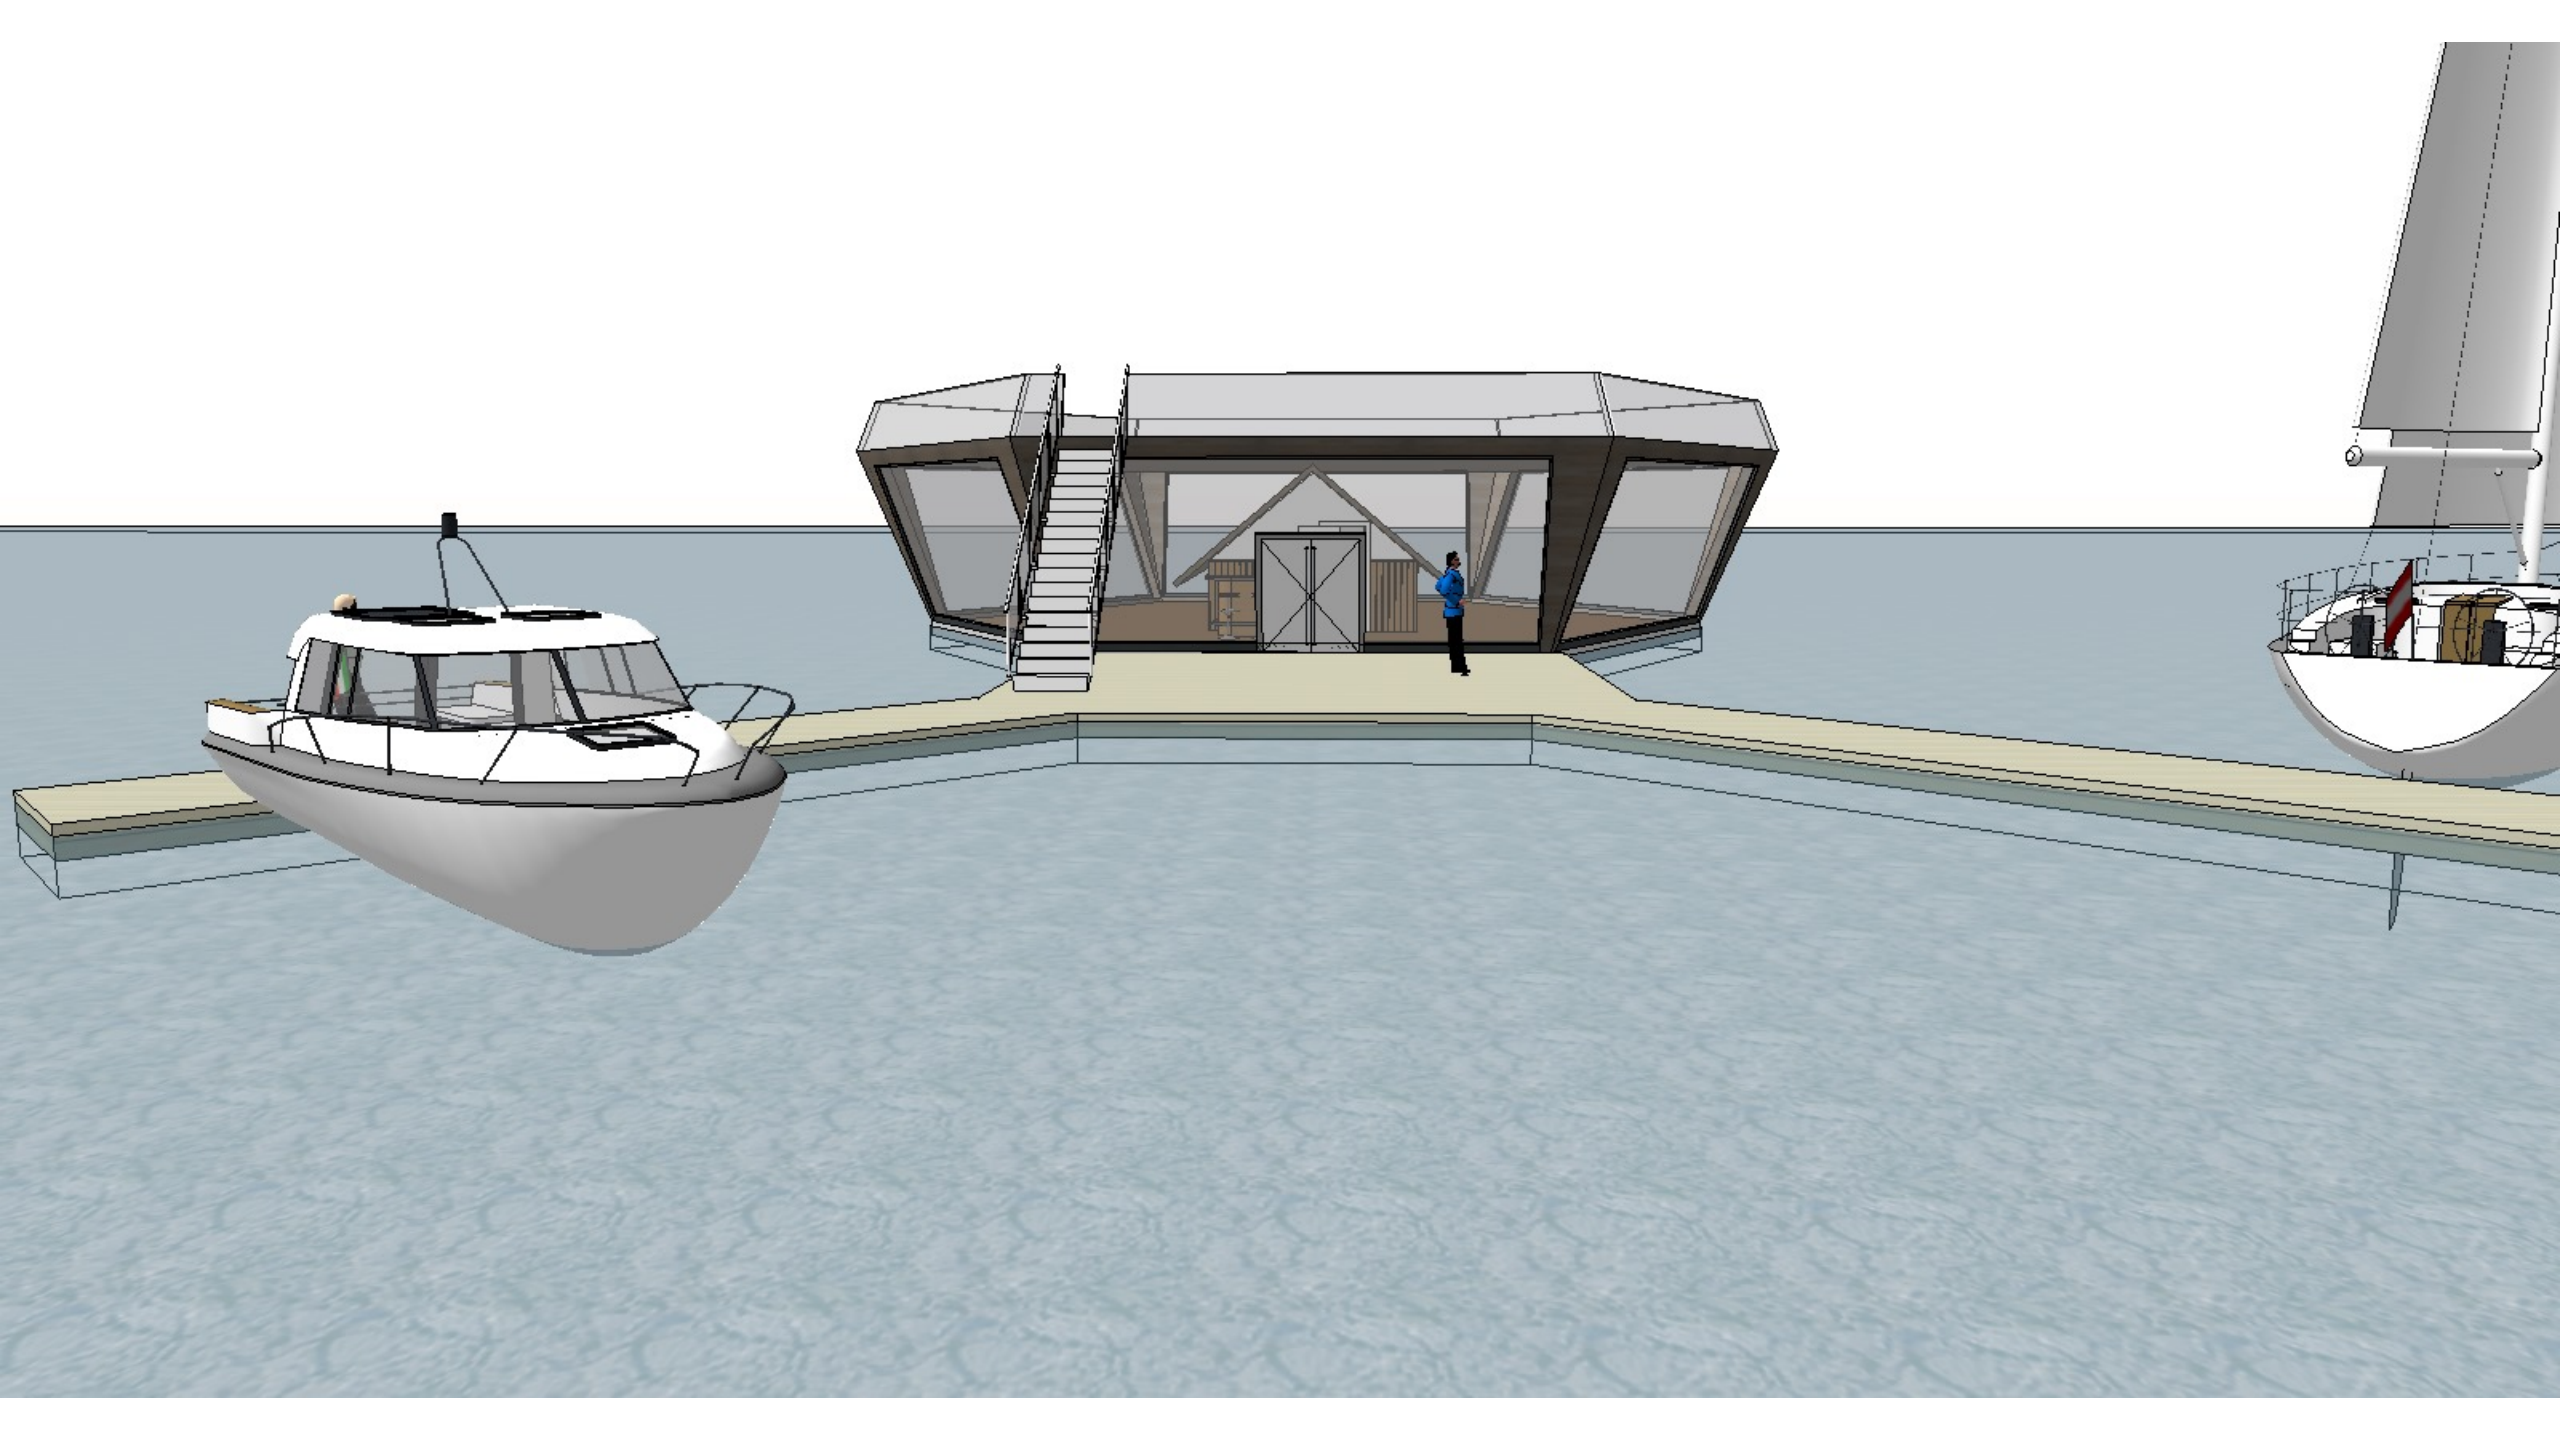

The Floating Structure Restaurant in

MATTSEE

Mood board

Lageplan

Umgebungsmodell

Darstellungen

Grundriss

Material

Holz Pontoon

Brettschichtholz

Material

Spiegelglas
(Spionglas)

A scenic view of a lake with a wooden pier and a bench in the foreground. The text "Vielen Dank für Ihre Aufmerksamkeit" is overlaid in the center. The background shows a blue sky with scattered clouds, a yellow boat on the water, and a shoreline with buildings and trees.