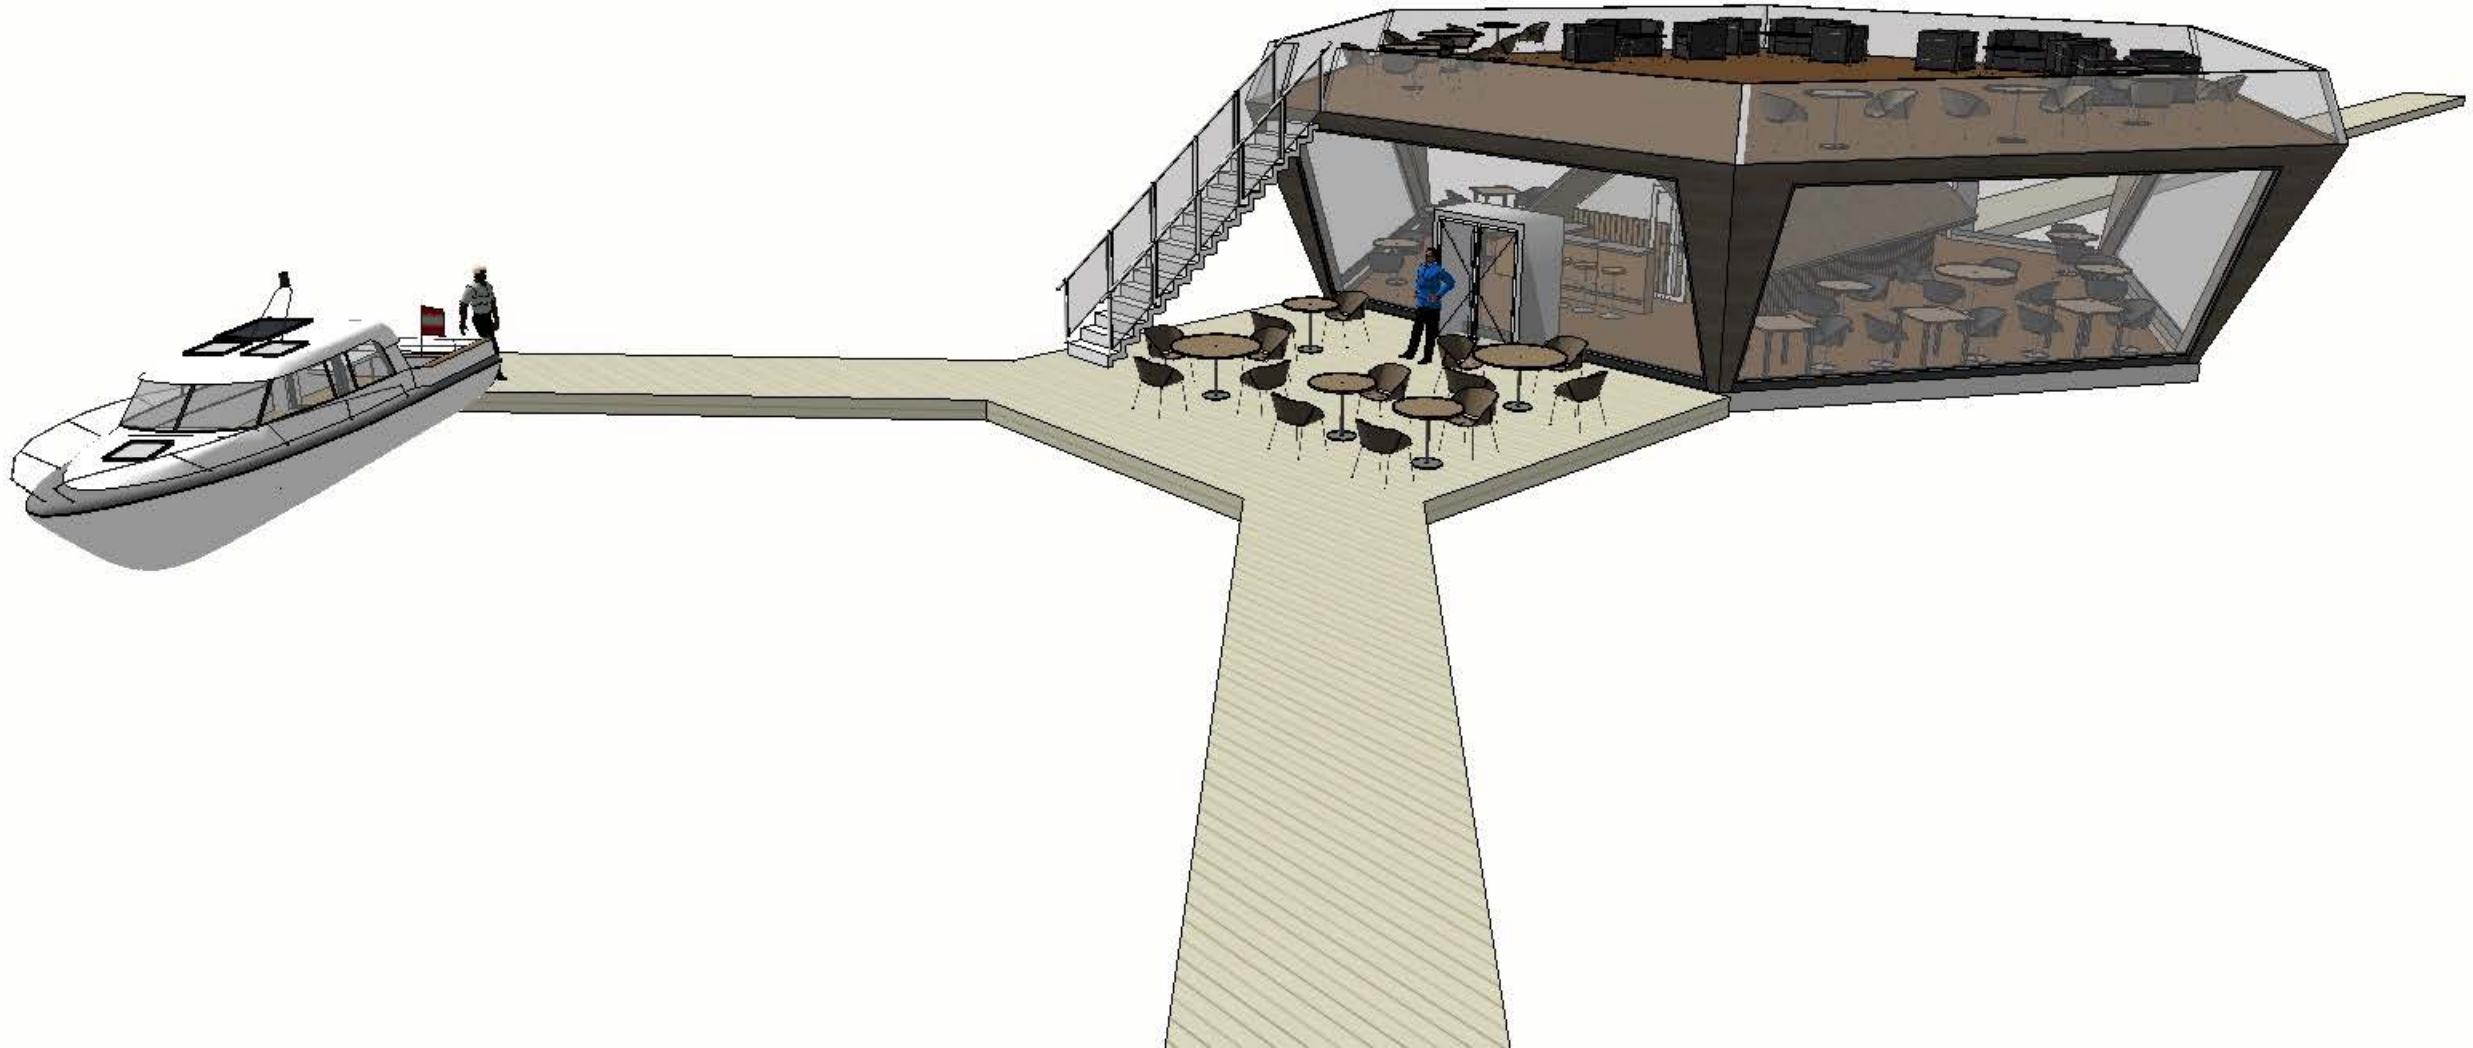

The Floating Structure Restaurant in

MATTSEE

Mood board

Lageplan

Umgebungsmodell

Darstellungen

Grundriss

Material

Holz Pontoon

Brettschichtholz

Material

Spiegelglas
(Spionglas)

A scenic view of a lake with a wooden pier and a bench in the foreground. The text "Vielen Dank für Ihre Aufmerksamkeit" is overlaid in the center. The background shows a blue sky with scattered clouds, a yellow boat on the water, and a shoreline with buildings and trees.